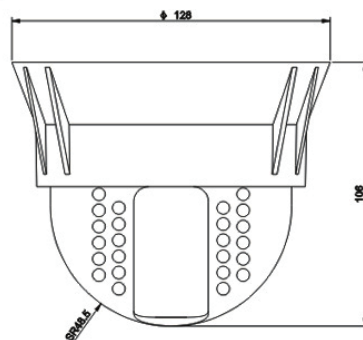

20M IR Dome Cameras

► Features

- Sony CCD
- 420TV Lines
- BLC / AGC
- 6.0mm Lens
- 20m IR Distance
- IR Average Life: 20000hrs, warranty life:6000hrs
- DC 12V

SKD-23R931 SKD-23R932

► Specification

Model	SKD-23R931	SKD-23R932
CCD	1/4" Sony CCD	1/3" Sony Super HAD CCD CCD
Effective pixels	NTSC: 512(H) x 492(V) ; PAL: 512 (H) x 582(V)	
Signal System	PAL/NTSC	
Horizontal Resolution	420 TV Lines	
Lens	6.0 mm Lens	
Sync. System	Internal/External	
Minimum Illumination	0Lux(IR On)	
S/N Ratio	More than 52dB	
Electronic Shutter	1/50(1/60)~1/100,000sec.	
AGC	Auto	
BLC	Auto	
IR Distance	20M	
Video Output	Composite Video Output(1.0Vp-p 75ΩTerminated)	
Control Mode	---	
Power Sourcing	DC 12V ±10%,500mA	
Operating Temperature	-20°C ~ 50°C	
Weight	350g	

► Dimension

Unit: mm