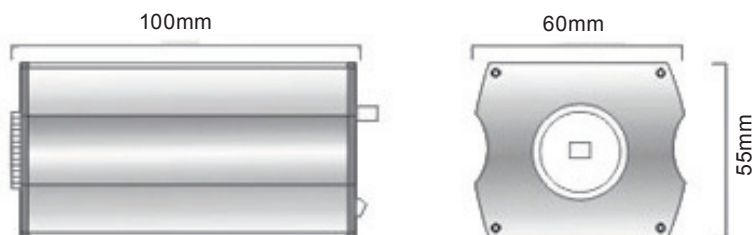

Color Day/Night Box Cameras

SKC-53K236

The Lens is not included

Features

- 1/3" Sony Super HAD CCD
- Sony HQ1 DSP
- 540 TV Lines / 0.3Lux@F1.2
- AWB On/Off Switchable
- BLC On/Off Switchable
- AGC On/Off Switchable
- AES On/Off Switchable
- DC 12V

SKC-53K236

Specification

Model	SKC-53K236
CCD	1/3" Sony Super HAD CCD + Sony HQ1 DSP
Effective pixels	PAL:795(H)x596(v) NTSC:811(H)x508(v)
Signal System	PAL/NTSC
Horizontal Resolution	540 TV Lines
Lens	C/CS mount
Sync. System	Internal
Minimum Illumination	0.3Lux@F1.2
S/N Ratio	More than 48dB(AGC OFF)
Shutter Speed	Auto:1/50(1/60)—1/100,000(Sec.)
White Balance	On/Off Switchable
Backlight Compensation	On/Off Switchable
Auto Gain Control	On/Off Switchable
Electronic Shutter	On/Off Switchable
Video Output	1Vp-p,75ohm,BNC
Power Sourcing	DC12V
Current Consumption	150mA
Operating Temperature	-10°C ~ 50°C (14°F ~ 122°F)
Dimension	110(L) * 55(H) * 60(W) mm

Dimension

Weight:400g