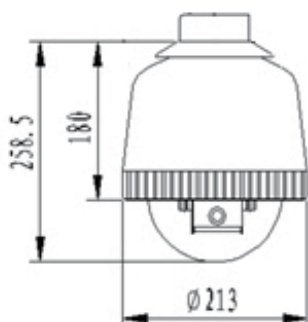

JSP-D72K30W / JSP-D72K36

Specification

Model	JSP-D72K30W	JSP-D72K36
CCD	1/4" Exview HAD CCD	
Camera	Samsung SDM-330 Day/Night WDR Color 30x Zoom Camera	Sony EX-1000P Day/Night Color 36x Zoom Camera
Picture Element	NTSC: 768(H) x 494(V) ; PAL: 752(H) x 582(V)	
Low Sensitivity	Color:0.4Lux B/W: 0.0006Lux	0.01Lux
Focal Length	3.3~99mm	3.4~122.4mm
Resolution	520TVL	
Electronic Shutter	1/50~1/10,000 sec.	
Zoom Ratio	30x	36x
Digital Zoom	8x	12x
WDR	O	---
Pan speed	0.1°- 240°/S	
Tilt speed	0.1°- 120°/S	
Manual tilt scale	0°- 90°	
Scan scale	360°continuously	
Presets number	Max 128	
Scan precision	0.12°±0.03°	
Signal format	PAL/NTSC	
Preset precision	±0.2°	
S/N ratio	>50dB	
Communication format	RS-485	
White Balance	Auto/Manual	
Power on	Three options after Self-check (By Menu) Wait for commands / Scan between two presets / Call presets automatically	
Built-in protocol	Pelco P or D protocol is identified automatically	
Applicable temperature	-35°C ~ 50°C (-31°F ~ 122°F)	
Baud rate	1200 / 2400 / 4800 / 9600	
Consumed power	≤20W	
Voltage	DC12V	

Dimension

Optional Parts

Pole-mount
Bracket
PMB-J903

Wall-mount
Bracket
WMB-J912