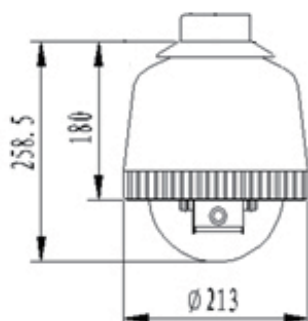

Outdoor PTZ Speed Dome

JSP-D72K26

JSP-D72K30

Features

- IP67
- Built-in fan and automatic heater
- Removal Protector
- Intake of metal dome housing is adjustable
- Powerful function ,human menu setup
- Preset characters are programmable
- Proportional controlling function
- Fast address function
- Built-in lens hood is handsome and covert
- Privacy zone masking function , 24 privacy zones can be set
- Mechanism can be installed easily with fast fastening method
- Pan/tilt coordinate display function
- AC24V available with additional cost

JSP-D72K26 / JSP-D72K30

Specification

Model	JSP-D72K26	JSP-D72K30
CCD	1/4" Exview HAD CCD	
Camera	Sony EX-980P Day/Night Color 26x Zoom Camera	Samsung SDM-310 Day/Night Color 30x Zoom Camera
Picture Element	NTSC: 768(H) x 494(V) ; PAL: 752(H) x 582(V)	
Low Sensitivity	Color:1.0Lux B/W: 0.001Lux	Color:0.4Lux B/W: 0.002Lux
Focal Length	3.5~91.0mm	3.3~99mm
Resolution	520TVL	
Electronic Shutter	1/50~1/10,000 sec.	
Zoom Ratio	26x	30x
Digital Zoom	10x	10x
Pan speed	0.1° - 240°/S	
Tilt speed	0.1° - 120°/S	
Manual tilt scale	0° - 90°	
Scan scale	360° continuously	
Presets number	Max 128	
Scan precision	0.12°±0.03°	
Signal format	PAL/NTSC	
Preset precision	±0.2°	
S/N ratio	>50dB	
Communication format	RS-485	
White Balance	Auto/Manual	
Power on	Three options after Self-check (By Menu) Wait for commands / Scan between two presets / Call presets automatically	
Built-in protocol	Pelco P or D protocol is identified automatically	
Applicable temperature	-35°C ~ 50°C (-31°F ~ 122°F)	
Baud rate	1200 / 2400 / 4800 / 9600	
Consumed power	≤20W	
Voltage	DC12V	

Dimension

Optional Parts