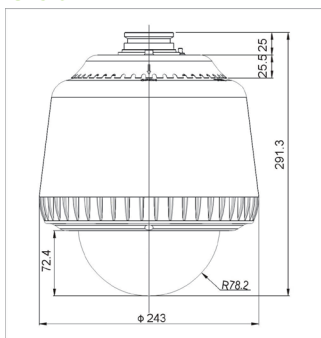

Outdoor PTZ Speed Dome

JSP-72P23

JSP-D72P23

JSP-D72P30

JSP-D72P30W

Features

- IP67
- Built-in fan and automatic heater
- Removal Protector
- Intake of metal dome housing is adjustable
- Powerful function ,human menu setup
- Preset characters are programmable
- Proportional controlling function
- Fast address function
- Built-in lens hood is handsome and covert
- Privacy zone masking function , 24 privacy zones can be set
- Mechanism can be installed easily with fast fastening method
- Pan/tilt coordinate display function
- AC24V available with additional cost

JSP-72P23 / JSP-D72P23 / JSP-D72P30 / JSP-D72P30W

Specification