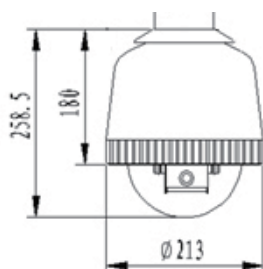

Outdoor PTZ Speed Dome

JSP-72K23

JSP-D72K23

Features

- IP67
- Built-in fan and automatic heater
- Removal Protector
- Intake of metal dome housing is adjustable
- Powerful function ,human menu setup
- Preset characters are programmable
- Proportional controlling function
- Fast address function
- Built-in lens hood is handsome and covert
- Privacy zone masking function , 24 privacy zones can be set
- Mechanism can be installed easily with fast fastening method
- Pan/tilt coordinate display function
- AC24V available with additional cost

JSP-72K23 / JSP-D72K23

Specification

Model	JSP-72K23	JSP-D72K23
CCD	1/4" Super HAD CCD	1/4" Exview HAD CCD
Camera	Samsung SDM-230 Color 23x Zoom Camera	Samsung SDM-231 Day/Night Color 23x Zoom Camera
Picture Element	NTSC: 768(H) x 494(V) ; PAL: 752(H) x 582(V)	
Low Sensitivity	0.7Lux	Color:0.7Lux B/W:0.007Lux
Focal Length	3.84~88.4mm	3.84~88.4mm
Resolution	Color: 540TVL ; B/W: 570TVL	
Electronic Shutter	1/50~120,000 sec.	1/50~1/10,000 sec.
Zoom Ratio	23x	23x
Digital Zoom	10x	10x
Pan speed	0.1°- 240°/S	
Tilt speed	0.1°- 120°/S	
Manual tilt scale	0°- 90°	
Scan scale	360°continuously	
Presets number	Max 128	
Scan precision	0.12°±0.03°	
Signal format	PAL/NTSC	
Preset precision	±0.2°	
S/N ratio	>50dB	
Communication format	RS-485	
White Balance	Auto/Manual	
Power on	Three options after Self-check (By Menu) Wait for commands / Scan between two presets / Call presets automatically	
Built-in protocol	Pelco P or D protocol is identified automatically	
Applicable temperature	-35°C ~ 50°C (-31°F ~ 122°F)	
Baud rate	1200 / 2400 / 4800 / 9600	
Consumed power	≤20W	
Voltage	DC12V	

Dimension

Optional Parts