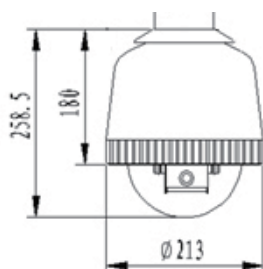

Outdoor PTZ Speed Dome

JSP-72K18

JSP-D72K18

Features

- IP67
- Built-in fan and automatic heater
- Removal Protector
- Intake of metal dome housing is adjustable
- Powerful function ,human menu setup
- Preset characters are programmable
- Proportional controlling function
- Fast address function
- Built-in lens hood is handsome and covert
- Privacy zone masking function , 24 privacy zones can be set
- Mechanism can be installed easily with fast fastening method
- Pan/tilt coordinate display function
- AC24V available with additional cost

JSP-72K18 / JSP-D72K18

Specification

Model	JSP-72K18	JSP-D72K18
CCD	1/4" Super HAD CCD	1/4" Exview HAD CCD
Camera	Sony EX-45CP Color 18x Zoom Camera	Sony EX-480 Day/Night Color 18x Zoom Camera
Picture Element	NTSC: 768(H) x 494(V) ; PAL: 752(H) x 582(V)	
Low Sensitivity	0.7Lux	0.002Lux
Focal Length	34.1~73.8mm	34.1~73.8mm
Resolution	480TVL	
Electronic Shutter	1/50~10,000 sec.	1/3~1/10,000 sec.
Zoom Ratio	18x	18x
Digital Zoom	12x	12x
Pan speed	0.1°- 240°/S	
Tilt speed	0.1°- 120°/S	
Manual tilt scale	0°- 90°	
Scan scale	360°continuously	
Presets number	Max 128	
Scan precision	0.12°±0.03°	
Signal format	PAL/NTSC	
Preset precision	±0.2°	
S/N ratio	>50dB	
Communication format	RS-485	
White Balance	Auto/Manual	
Power on	Three options after Self-check (By Menu) Wait for commands / Scan between two presets / Call presets automatically	
Built-in protocol	Pelco P or D protocol is identified automatically	
Applicable temperature	-35°C ~ 50°C (-31°F ~ 122°F)	
Baud rate	1200 / 2400 / 4800 / 9600	
Consumed power	≤20W	
Voltage	DC12V	

Dimension

Optional Parts