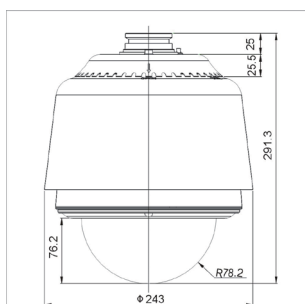

JSP-72D23 / JSP-D72D23 / JSP-D72D30 / JSP-D72D30W

Specification

Model	JSP-72D23	JSP-D72D23	JSP-D72D30	JSP-D72D30W
CCD	1/4" Super HAD CCD	1/4" Exview HAD CCD	1/4" Exview HAD CCD	1/4" Exview HAD CCD
Camera	Samsung SDM-230 Color 23x Zoom Camera	Samsung SDM-231 Day/Night Color 23x Zoom Camera	Samsung SDM-310 Day/Night Color 30x Zoom Camera	Samsung SDM-330 Day/Night WDR Color 30x Zoom Camera
Picture Element	NTSC: 768(H) x 494(V) ; PAL: 752(H) x 582(V)			
Low Sensitivity	0.7Lux	Color:0.7Lux B/W: 0.007Lux	Color:0.4Lux B/W: 0.002Lux	Color:0.4Lux B/W: 0.0006Lux
W.D.R.	---	---	---	O
Focal Length	3.84~88.4mm	3.84~88.4mm	3.3~99mm	3.3~99mm
Resolution	Color: 540TVL ; B/W: 570TVL			
Electronic Shutter	1/50~120,000 sec.	1/50~1/10,000 sec.	1/3~1/10,000 sec.	1/50~1/40,000 sec.
Zoom Ratio	23x	23x	30x	30x
Digital Zoom	10x	10x	10x	8x
Pan speed	0.1°- 240°/S			
Tilt speed	0.1°- 120°/S			
Manual tilt scale	0°- 90°			
Scan scale	360°continuously			
Presets number	Max 128			
Scan precision	0.12°±0.03°			
Signal format	PAL/NTSC			
Preset precision	±0.2°			
S/N ratio	>50dB			
Communication format	RS-485			
White Balance	Auto/Manual			
Power on	Three options after Self-check (By Menu) Wait for commands / Scan between two presets / Call presets automatically			
Built-in protocol	Pelco P or D protocol is identified automatically			
Applicable temperature	-35°C ~ 50°C (-31°F ~ 122°F)			
Baud rate	1200 / 2400 / 4800 / 9600			
Consumed power	≤20W			
Voltage	DC12V			

Dimension

Optional Parts

Pendant Bracket
PMB-J902

Wall-mount Bracket
with Power Box
WMB-J908

Wall-mount
Bracket
WMB-J909