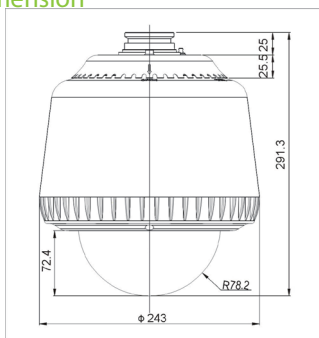

Indoor PTZ Speed Dome

JSP-71D18

JSP-D71D18

JSP-D71D36

Features

- Built-in fan and automatic heater
- Removal Protector
- Intake of metal dome housing is adjustable
- Powerful function ,human menu setup
- Preset characters are programmable
- Proportional controlling function
- Fast address function
- Built-in lens hood is handsome and covert
- Privacy zone masking function , 24 privacy zones can be set
- Mechanism can be installed easily with fast fastening method
- Pan/tilt coordinate display function
- AC24V available with additional cost

JSP-71P18 / JSP-D71P18 / JSP-D71P36

Specification

Model	JSP-71P18	JSP-D71P18	JSP-D71P36
CCD	1/4" Super HAD CCD	1/4" Exview HAD CCD	1/4" Exview HAD CCD
Camera	Sony EX-45CP Color 18x Zoom Camera	Sony EX-480 Day/Night Color 18x Zoom Camera	Sony EX-1000P Day/Night Color 36x Zoom Camera
Picture Element	NTSC: 768(H) x 494(V) ; PAL: 752(H) x 582(V)		
Low Sensitivity	0.7Lux	0.002Lux	0.01Lux
Focal Length	34.1~73.8mm	34.1~73.8mm	3.4~122.4mm
Resolution	480TVL		
Electronic Shutter	1/50~10,000 sec.	1/3~1/10,000 sec.	1/1~1/10,000 sec.
Zoom Ratio	18x	18x	36x
Digital Zoom	12x	12x	12x
Pan speed	0.1° - 240°/S		
Tilt speed	0.1° - 120°/S		
Manual tilt scale	0° - 90°		
Scan scale	360°continuously		
Presets number	Max 128		
Scan precision	0.12°±0.03°		
Signal format	PAL/NTSC		
Preset precision	±0.2°		
S/N ratio	>50dB		
Communication format	RS-485		
White Balance	Auto/Manual		
Power on	Three options after Self-check (By Menu) Wait for commands / Scan between two presets / Call presets automatically		
Built-in protocol	Pelco P or D protocol is identified automatically		
Applicable temperature	-10°C ~ 50°C (14°F ~ 122°F)		
Baud rate	1200 / 2400 / 4800 / 9600		
Consumed power	≤20W		
Voltage	DC12V		

Dimension

Optional Parts

Pendant Bracket
PMB-J902

Wall-mount Bracket
with Power Box
WMB-J908

Wall-mount
Bracket
WMB-J909