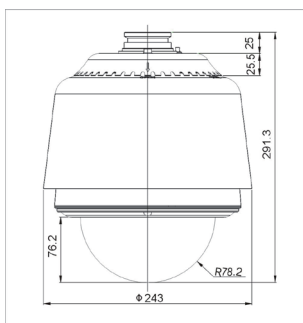

JSP-71D18 / JSP-D71D18 / JSP-D71D36

Specification

Model	JSP-71D18	JSP-D71D18	JSP-D71D36
CCD	1/4" Super HAD CCD	1/4" Exview HAD CCD	1/4" Exview HAD CCD
Camera	Sony EX-45CP Color 18x Zoom Camera	Sony EX-480 Day/Night Color 18x Zoom Camera	Sony EX-1000P Day/Night Color 36x Zoom Camera
Picture Element	NTSC: 768(H) x 494(V) ; PAL: 752(H) x 582(V)		
Low Sensitivity	0.7Lux	0.002Lux	0.01Lux
Focal Length	34.1~73.8mm	34.1~73.8mm	3.4~122.4mm
Resolution	480TVL		
Electronic Shutter	1/50~10,000 sec.	1/3~1/10,000 sec.	1/1~1/10,000 sec.
Zoom Ratio	18x	18x	36x
Digital Zoom	12x	12x	12x
Pan speed	0.1° - 240°/S		
Tilt speed	0.1° - 120°/S		
Manual tilt scale	0° - 90°		
Scan scale	360°continuously		
Presets number	Max 128		
Scan precision	0.12°±0.03°		
Signal format	PAL/NTSC		
Preset precision	±0.2°		
S/N ratio	>50dB		
Communication format	RS-485		
White Balance	Auto/Manual		
Power on	Three options after Self-check (By Menu) Wait for commands / Scan between two presets / Call presets automatically		
Built-in protocol	Pelco P or D protocol is identified automatically		
Applicable temperature	-10°C ~ 50°C (14°F ~ 122°F)		
Baud rate	1200 / 2400 / 4800 / 9600		
Consumed power	≤20W		
Voltage	DC12V		

Dimension

Optional Parts

Pendant Bracket
PMB-J902

Wall-mount Bracket
with Power Box
WMB-J908

Wall-mount
Bracket
WMB-J909