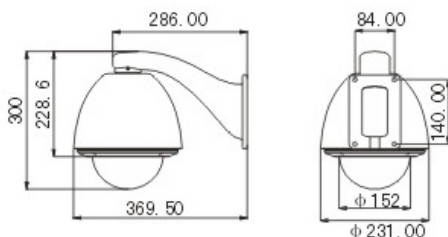

Support Motion Tracking Function (optional)

DSP-D82P26 / DSP-D82P30W / DSP-D82P35W / DSP-D82P36W

Specification

Model	DSP-D82P26	DSP-D82P30W	DSP-D82P35W	DSP-D82P36W
Camera	Sony EX-980 Day/Night Color 26x Zoom Camera	Hitachi WDR Day/Night Color 30x Zoom Camera	Hitachi WDR Day/Night Color 35x Zoom Camera	Sony EX-1010 Day/Night WDR Color 36x Zoom Camera
Sync. System	Internal/External (V-Lock)	Internal/Line-Lock	Internal/Line-Lock	Internal/External (V-Lock)
Scanning Mode	2:1 Interlacing			
Definition	520TVL	520TVL	530TVL	530TVL
Minimum Illumination	Color:1.0Lux B/W: 0.001Lux	Color:0.7Lux B/W: 0.01Lux	0.01Lux	Color:0.7Lux B/W: 0.01Lux
Focus Length	26x Zoom Lens (3.5~91.0mm)	30x Zoom Lens (3.4~108mm)	35x Zoom Lens (3.4~119.0mm)	36x Zoom Lens (3.4~122.4mm)
Digital Zoom	12x	12x	12x	12x
WDR	---	Yes	Yes	Yes
Backlight Compensation	On/Off			
White balance	Auto, ATW, Indoor, Outdoor, One-push, Manual	Auto/manual	Auto/manual	Auto, ATW, Indoor, Outdoor, One-push, Manual
AGC	Auto/Manual			
S/N Ratio	≥50dB			
Video Signal Output	1.0±0.2Vp_p			
Communication Mode	RS485, Manchester code, BI-BPASE code, as coaxial control			
Communication Baudrate	2400/4800/9600/19200 bps			
Address setting	1~254			
Rotation Speed	Pan 0.4~320°/S ; Tilt 0.4~150°/S			
Pan/Tilt Rotation	Pan360°continuously; tilt 0-90°with auto-flip			
Preset	128 presets, can be labeled with editable titles			
Operation environment	-40°C ~ 60°C (-40°F ~ 140°F)			
Environmental Humidity	0~95% no compensation			
Power Supply	AC24V±4V			
Consumption	50w			
Protection grade	IP66, 4000V lightning-proof, surge-proof, wave-proof, all-day defend cover			
Weight	N.W. 6.5Kg G.W. 8.5Kg			

Dimension

Optional Parts

Pendant Bracket
PMB-D101

Wall-Mount Bracket
WMB-D102

Corner-Mount Bracket
CMB-D103

Pole-Mount Bracket
PMB-D104

Smoked Dome Bubble
SDB-D01