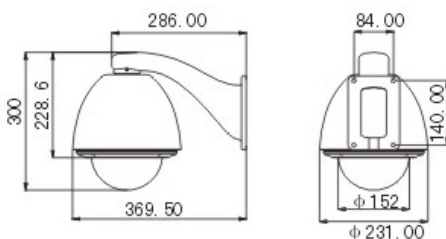

Support Motion Tracking Function (optional)

DSP-82P18 / DSP-D82P18 / DSP-D82P23W

► Specification

Model	DSP-82P18	DSP-D82P18	DSP-D82P23W
Camera	Sony EX-45CP Color 18x Zoom Camera	Sony EX-480 Day/Night Color 18x Zoom Camera	Hitachi WDR Day/Night Color 23x Zoom Camera
Sync. System	Internal/External (V-Lock)	Internal/External (V-Lock)	Internal/Line-Lock
Scanning Mode	2:1 Interlacing		
Definition	480TVL	480TVL	530TVL
Minimum Illumination	0.7Lux	Color:0.7Lux B/W:0.01Lux	0.01Lux
Focus Length	18x Zoom Lens (4.1mm~ 73.8mm)	18x Zoom Lens (4.1mm~ 73.8mm)	23x Zoom Lens (3.6~82.8mm)
Digital Zoom	12x	12x	12x
Backlight Compensation	Off/Auto		
White balance	Auto, ATW, Indoor, Outdoor, One-push, Manual	Auto, ATW, Indoor, Outdoor, One-push, Manual	Auto/manual
AGC	Auto/Manual		
S/N Ratio	≥50dB		
Video Signal Output	1.0±0.2Vp_p		
Communication Mode	RS485, Manchester code, BI-BPASE code, as coaxial control		
Communication Baudrate	2400/4800/9600/19200 bps		
Address setting	1~254		
Rotation Speed	Pan 0.4~320°/S ; Tilt 0.4~150°/S		
Pan/Tilt Rotation	Pan360°continuously; tilt 0-90°with auto-flip		
Preset	128 presets, can be labeled with editable titles		
Operation environment	-40°C ~ 60°C (-40°F ~ 140°F)		
Environmental Humidity	0~95% no compensation		
Power Supply	AC24V±4V		
Consumption	50w		
Protection grade	IP66, 4000V lightning-proof, surge-proof, wave-proof, all-day defend cover		
Weight	N.W. 6.5Kg G.W. 8.5Kg		

► Dimension

► Optional Parts

Pendant Bracket
PMB-D101

Wall-Mount Bracket
WMB-D102

Corner-Mount Bracket
CMB-D103

Pole-Mount Bracket
PMB-D104

Smoked Dome Bubble
SDB-D01