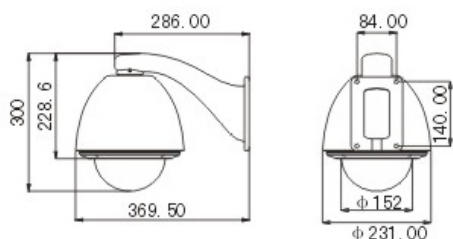

Dimension

Optional Parts