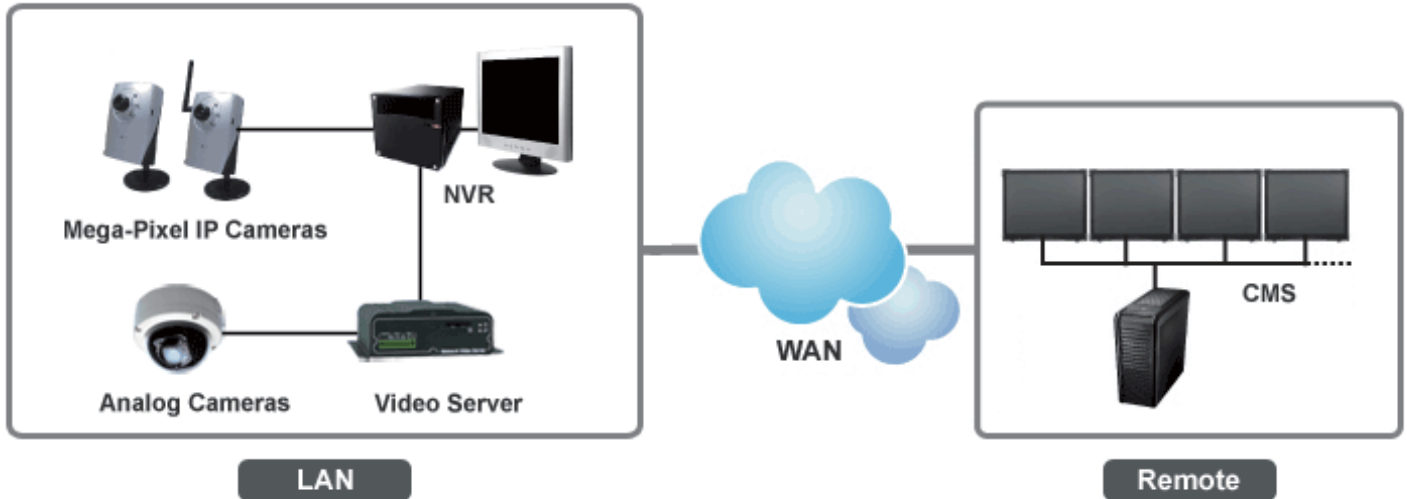

1/3" High Res. Color 40M IR Camera

- 1/3" SONY CCD
- 420/540 TVL
- 0.01 Lux @F2.0 / 0 Lux with IR
- 40M IR Distance
- IP66 Water-proof Standard
- DC12V

SSV-942VF / SSV-942HQVF

1/3" Color 40M IR Camera

- 1/3" SONY CCD
- 420/540 TVL
- 0.01 Lux @F2.0 / 0 Lux with IR
- 40M IR Distance
- IP66 Water-proof Standard
- DC12V

SSV-1013 / SSV-1013HQ

High Res. Color 60M IR Camera

- 1/3" Sony Super HAD CCD
- Sony HQ1 DSP (SSV-1013HQ)
- 420/540 TVL
- 8 φ 35 x IR-LED, 60M Illumination Distance
- IP68 Water-proof Standard

NVR Solution Diagram

ATC-9660M

H.264 Megapixel IP Box Camera

- 1.3" Mega-pixel image sensor
- H.264/MPEG4/MJPEG Tri-CODEC
- Comprehensive I/O ports: MIC in, audio out; DI, DO, RS485, RJ45
- Built in Power over Ethernet
- Event trigger action: Send to NAS, send to FTP, send to Email, Voice alert
- Free 64ch. SecuGuard™ software

ATC-9030M / ATC-9060M

Megapixel IP Vandal-proof Dome

- 1/4" Mega-pixel image sensor
- H.264, MPEG4 and Motion JPEG simultaneously (Tri-encoders)
- Simultaneously multi-profile streaming over UDP, TCP, or HTTP
- VGA at 30fps ; SXGA at 15fps
- Built in 4.0-9.0/2.7-9.0mm MegaPixel Lens
- Power over Ethernet built in
- Free 64ch. SecuGuard™ software